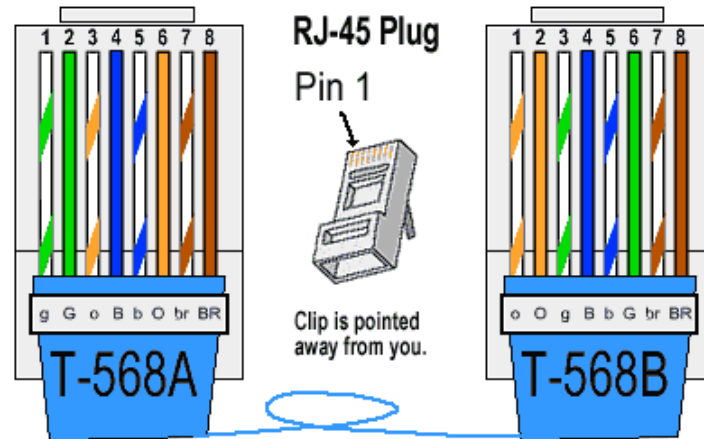

# Standard Patch Cable Diagrams

- |                 |                |
|-----------------|----------------|
| 1. White Green  | 5. White Blue  |
| 2. Green        | 6. Orange      |
| 3. White Orange | 7. White Brown |
| 4. Blue         | 8. Brown       |