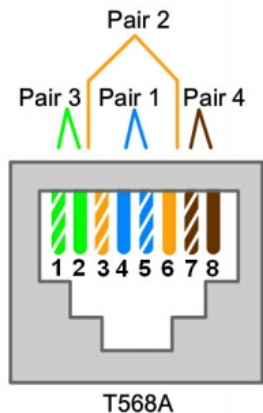

# Standard Patch Cable Diagrams

- |                 |                |
|-----------------|----------------|
| 1. White Green  | 5. White Blue  |
| 2. Green        | 6. Orange      |
| 3. White Orange | 7. White Brown |
| 4. Blue         | 8. Brown       |

- |                 |                |
|-----------------|----------------|
| 1. White Orange | 5. White Blue  |
| 2. Orange       | 6. Green       |
| 3. White Green  | 7. White Brown |
| 4. Blue         | 8. Brown       |