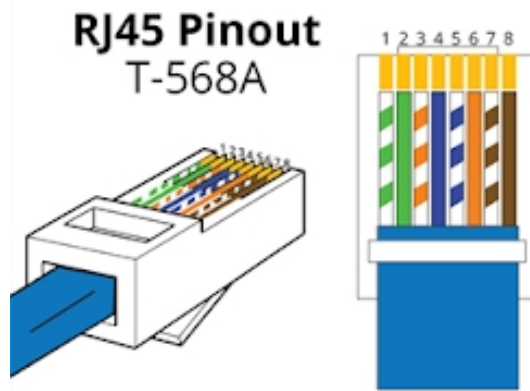

# Standard Patch Cable Diagrams

- |                 |                |
|-----------------|----------------|
| 1. White Green  | 5. White Blue  |
| 2. Green        | 6. Orange      |
| 3. White Orange | 7. White Brown |
| 4. Blue         | 8. Brown       |