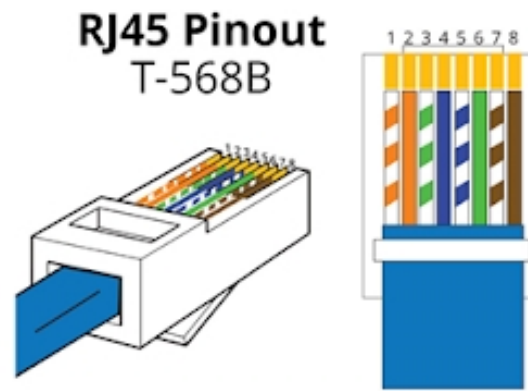

# Standard Patch Cable Diagrams

- |                 |                |
|-----------------|----------------|
| 1. White Green  | 5. White Blue  |
| 2. Green        | 6. Orange      |
| 3. White Orange | 7. White Brown |
| 4. Blue         | 8. Brown       |