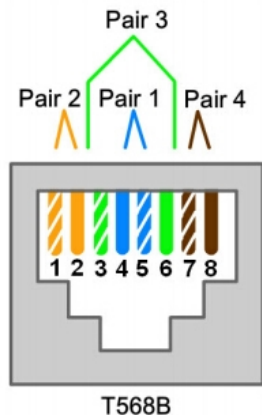

# Standard Patch Cable Diagrams

- |                 |                |
|-----------------|----------------|
| 1. White Green  | 5. White Blue  |
| 2. Green        | 6. Orange      |
| 3. White Orange | 7. White Brown |
| 4. Blue         | 8. Brown       |

- |                 |                |
|-----------------|----------------|
| 1. White Orange | 5. White Blue  |
| 2. Orange       | 6. Green       |
| 3. White Green  | 7. White Brown |
| 4. Blue         | 8. Brown       |